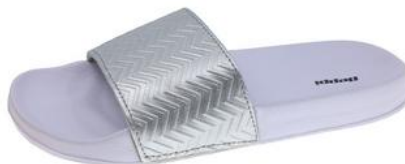

Chinelo Pala - Slipper

2199700 SENHORA - WOMAN 12 p/bx
EAN13: 2000021997004 Stock: 803
36 37 38 39 40 41
Silver 2 3 3 2 1 1

2199701 SENHORA - WOMAN 12 p/bx
EAN13: 2000021997011 Stock: 494
36 37 38 39 40 41
Bronze 2 3 3 2 1 1